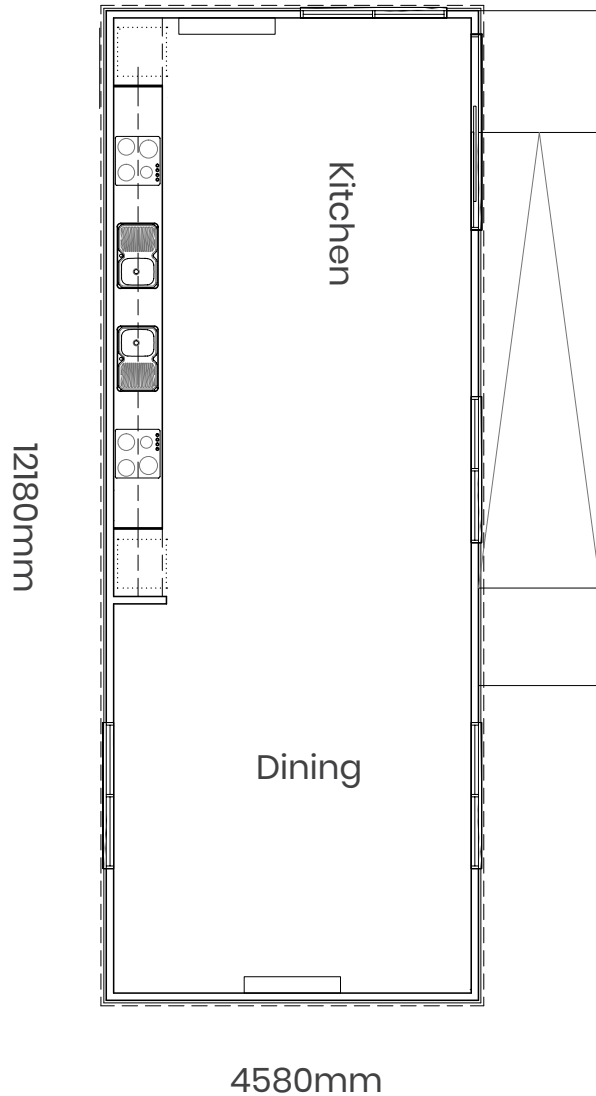

# comfy kitchen

FROM \$132,000 + GST  
OPEN FLOOR KITCHEN SPACE

SIZE: L 12180mm x W 4580mm